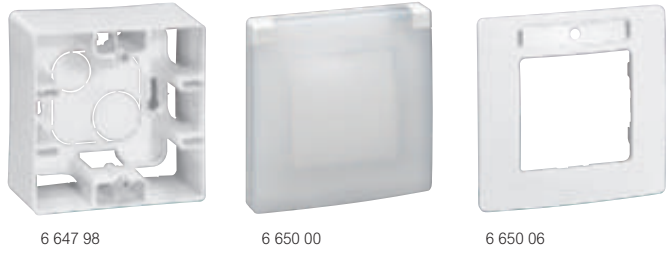

Niloé™

surface-mounting boxes, protection cover and special plates

Niloé™

plates

Pack	Cat.Nos	Surface-mounting boxes
10 10	6 647 98 6 648 98	<p>Can be used horizontally or vertically DL PLUS input 20 x 15.5 mm, 32 x 12.5 mm 40 x 20 mm and Ø20 tube</p> <p><b>1-gang</b> Dimensions: 88.5 x 88.5 mm - height 40 mm</p> <ul style="list-style-type: none"> <li>○ White</li> <li>● Ivory</li> </ul> 
5 5	6 647 99 6 648 99	<p><b>2-gang</b> Dimensions: 159.5 x 88.5 mm - height 40 mm</p> <ul style="list-style-type: none"> <li>○ White</li> <li>● Ivory</li> </ul> 
100	6 650 98	<p><b>Protection cover</b></p>  <p>To be clipped onto standard mechanisms You can bend or open it so as to access the mechanism</p>
10 10	6 650 00 6 650 10	<p><b>Special plates</b></p> <p>1-gang <b>IP 44 plates</b> For IP 44 / IK 07 protection of Niloé mechanisms For exceptions: see the technical data sheet Cannot be surface mounted</p> <ul style="list-style-type: none"> <li>○ White</li> <li>● Ivory</li> </ul> 
10 10	6 650 06 6 650 16	<p><b>Plates with label-holder</b></p> <ul style="list-style-type: none"> <li>○ White</li> <li>● Ivory</li> </ul> 